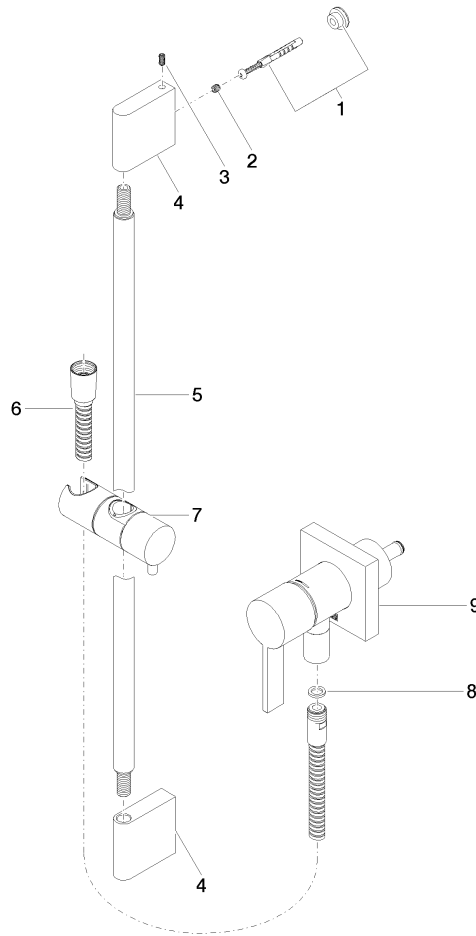

Concealed single-lever mixer with integrated shower connection with shower set - Chrome

IMO

ST 050 205 7979

Fits: IMO, MEM, CL.1

- cover plate 80 x 80 mm
 - metal shower hose 1750mm with integrated anti-twist protection
 - slide bar
 - Pipe diameter 18 mm
 - Four settings: COMPACT RAIN, COMPACT SOFT FLOW, COMPACT AQUAPRESSURE FLOW, COMPACT CASCADE, max. flow rate l/min (at 3 bar)
 - spray head Ø 120mm
- Intrinsic protection against back flow.**

Required miscellaneous

| | | |
|--|--|--------------------|
| | Hand shower FlowReduce - Chrome | 28 018 979-00 0010 |
|--|--|--------------------|

Concealed single-lever mixer with integrated shower connection with shower set - Chrome

IMO

ST 050 205 7979

Concealed single-lever mixer with integrated shower connection with shower set - Chrome

IMO

Certificates

Belgaqua_21-025- WRAS_2011027. LGA_29569.
27_1.

ST 050 205 7979

Spare parts list

| No. | Item Number | Name | Quantity used | Delivery time |
|-----|--------------------|--|---------------|---------------|
| 1 | 05 17 20 726 02 90 | fixing set | 1 | 2 |
| 2 | 09 31 11 049 90 | pin | 2 | 2 |
| 3 | 04 31 11 113 00 90 | pin | 2 | 2 |
| 4 | 08 17 97 054-00 | holder | 2 | 10 |
| 5 | 90 28 22 597 00-00 | holder | 1 | 10 |
| 6 | 28 322 970-00 | Metal shower hose 1/2" x 3/8" x 1750 mm - Chrome | 1 | 2 |
| 7 | 12 580 970-00 | Slide unit - Chrome | 1 | 10 |
| 8 | 90 14 20 026 00 90 | seal | 1 | 2 |
| 9 | 36 045 970-00 | Concealed single-lever mixer with cover plate with integrated shower connection - Chrome | 1 | 10 |