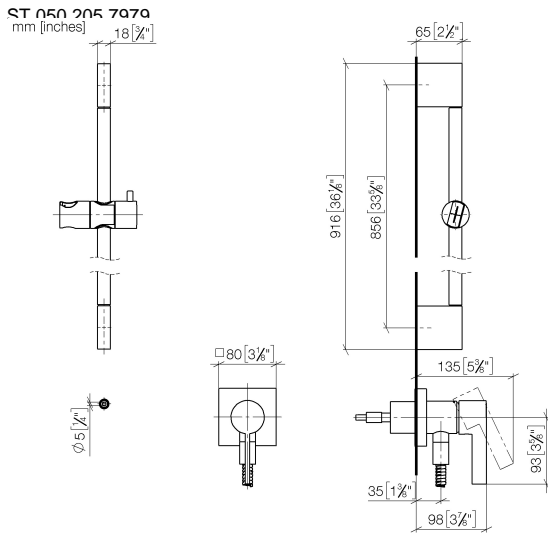

Concealed single-lever mixer with integrated shower connection with shower set - Chrome

IMO

Certificates

Belgaqua_21-025- WRAS_2011027. LGA_29569.
27_1.