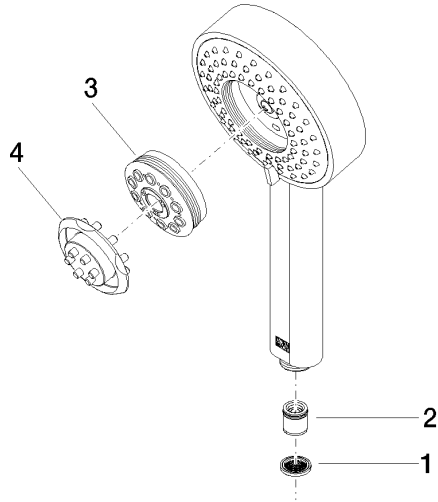

Concealed single-lever mixer with integrated shower connection with shower set - Chrome

IMO

ST 050 205 7979

Fits: IMO, MEM, CL.1

- cover plate 80 x 80 mm
 - metal shower hose 1750mm with integrated anti-twist protection
 - slide bar
 - Pipe diameter 18 mm
 - Four settings: COMPACT RAIN, COMPACT SOFT FLOW, COMPACT AQUAPRESSURE FLOW, COMPACT CASCADE, max. flow rate l/min (at 3 bar)
 - spray head Ø 120mm
- Intrinsic protection against back flow.**

Concealed single-lever mixer with integrated shower connection with shower set - Chrome

IMO

ST 050 205 7979

Concealed single-lever mixer with integrated shower connection with shower set - Chrome

IMO

ST 050 205 7979

ST 050 205 7070
mm [inches]

Flow rate chart

Certificates

LGA_29980.

ST 050 205 7979

Spare parts list

| No. | Item Number | Name | Quantity used | Delivery time |
|-----|--------------------|---------------------|---------------|---------------|
| 1 | 09 23 01 039 90 | sieve | 1 | 2 |
| 2 | 09 23 01 046 90 | back-flow preventer | 1 | 2 |
| 3 | 04 12 11 071 00 90 | shower | 1 | 2 |
| 4 | 09 30 09 022 90 | key | 1 | 2 |

Concealed single-lever mixer with integrated shower connection with shower set - Chrome

IMO

ST 050 205 7979

Fits: IMO, MEM, CL.1

- cover plate 80 x 80 mm
- metal shower hose 1750mm with integrated anti-twist protection
- slide bar
- Pipe diameter 18 mm