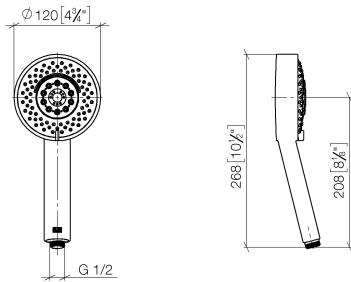

Concealed single-lever mixer with integrated shower connection with shower set - Chrome

IMO

ST 050 205 7979

Fits: IMO, MEM, CL.1

- cover plate 80 x 80 mm
 - metal shower hose 1750mm with integrated anti-twist protection
 - slide bar
 - Pipe diameter 18 mm
 - Four settings: COMPACT RAIN, COMPACT SOFT FLOW, COMPACT AQUAPRESSURE FLOW, COMPACT CASCADE, max. flow rate l/min (at 3 bar)
 - spray head Ø 120mm
- Intrinsic protection against back flow.**

IMO

ST 050 205 7979

- Four settings: COMPACT RAIN, COMPACT SOFT FLOW, COMPACT AQUAPRESSURE FLOW, COMPACT CASCADE, max. flow rate 15 l/min (at 3 bar)
- with anti-scale system
- spray head Ø 120mm
- 1/2" connection

ST 050 205 7070
mm [inches]

Flow rate chart

Certificates

LGA_29980.

ST 050 205 7979

Spare parts list

| No. | Item Number | Name | Quantity used | Delivery time |
|-----|--------------------|---------------------|---------------|---------------|
| 1 | 09 23 01 039 90 | sieve | 1 | 2 |
| 2 | 09 23 01 046 90 | back-flow preventer | 1 | 2 |
| 3 | 04 12 11 071 00 90 | shower | 1 | 2 |
| 4 | 09 30 09 022 90 | key | 1 | 2 |

Concealed single-lever mixer with integrated shower connection with shower set - Chrome

IMO

ST 050 205 7979

Fits: IMO, MEM, CL.1

- cover plate 80 x 80 mm
- metal shower hose 1750mm with integrated anti-twist protection
- slide bar
- Pipe diameter 18 mm